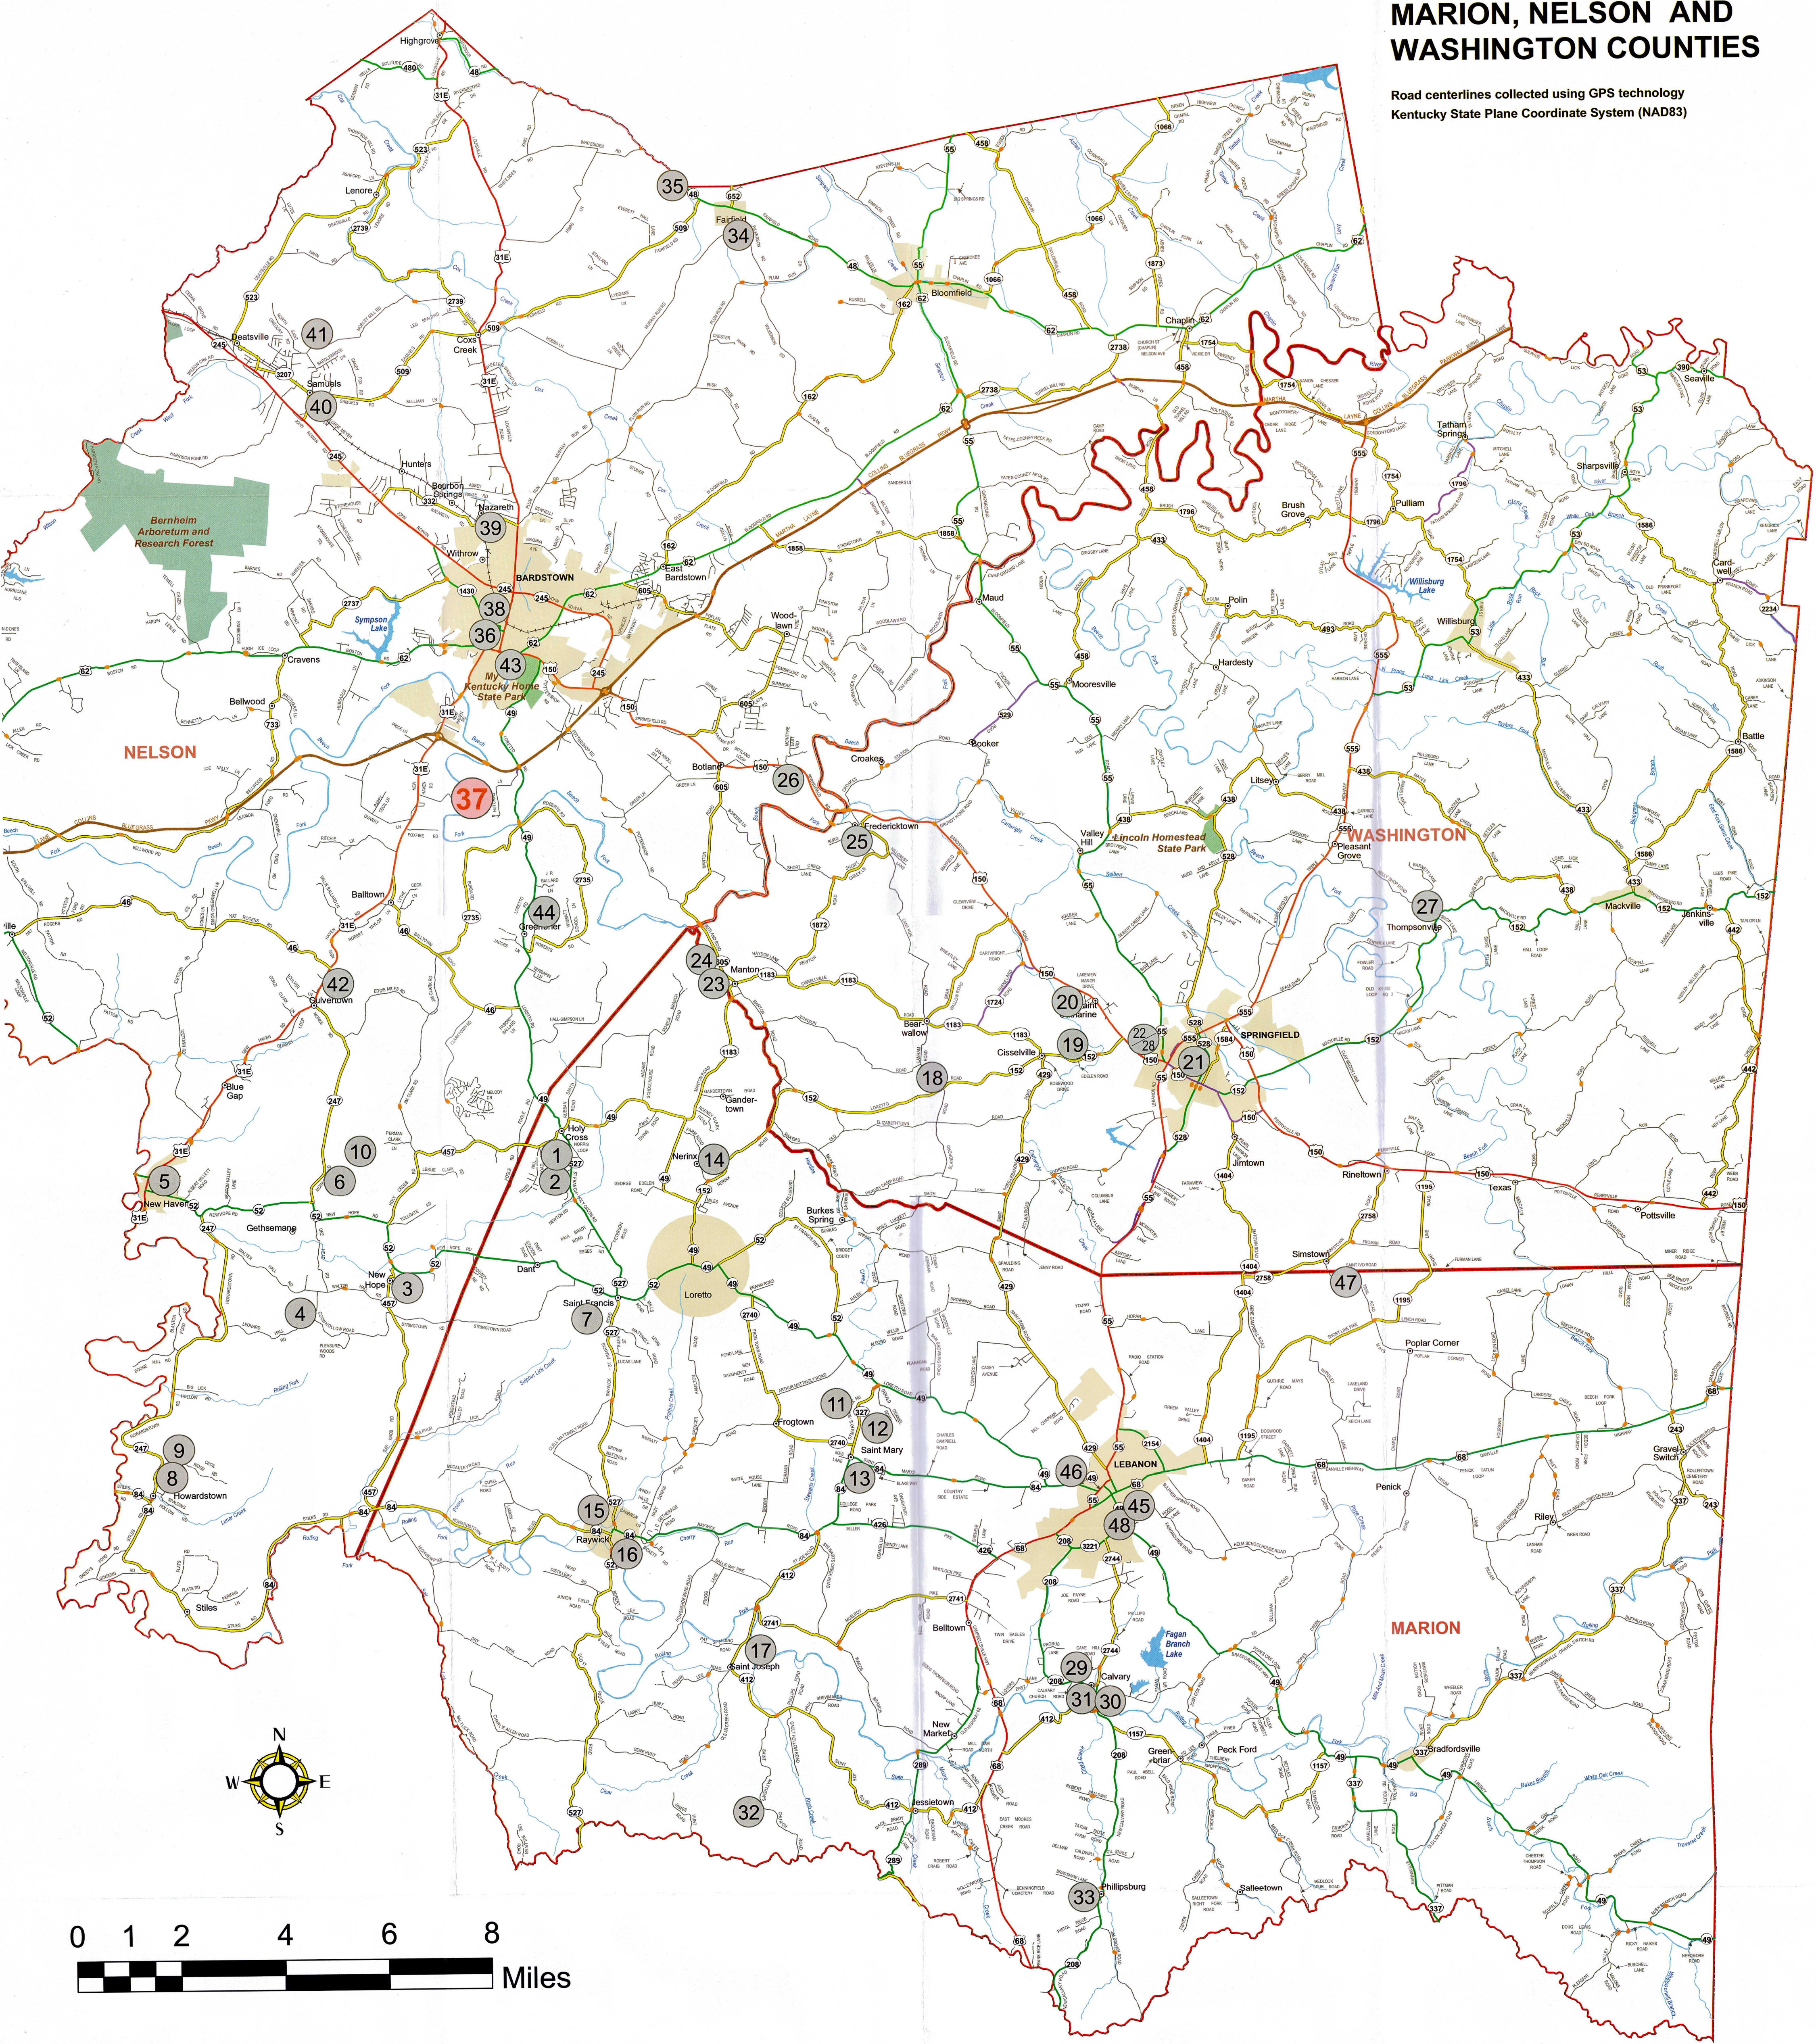

MARION, NELSON AND WASHINGTON COUNTIES

Road centerlines collected using GPS technology
Kentucky State Plane Coordinate System (NAD83)

LEGEND OF RELIGIOUS SITES

- | | | | |
|-------------------------------------|-----------------------------------|--|--|
| 1. Holy Cross | 13. St. Mary's College | 25. Holy Trinity | 37. ST. THOMAS ***** (REUNION SITE) |
| 2. Cistercian Monastery, Holy Cross | 14. Loretto Motherhouse | 26. Holy Trinity Cemetery | 38. St. Joseph College |
| 3. St. Vincent de Paul | 15. St. Francis Xavier | 27. St. Mary of the Assumption | 39. Nazareth Motherhouse |
| 4. St. Vincent de Paul Cemetery | 16. St. Francis Xavier Cemetery | 28. Holy Rosary, Springfield | 40. St. Gregory |
| 5. St. Catherine, New Haven | 17. St. Joseph, St. Joe | 29. Holy Name of Mary | 41. St. Gregory Cemetery |
| 6. Abbey of Gethsamani | 18. St. Ann Cemetery, Springfield | 30. Pioneer Holy Name of Mary Cemetery | 42. Immaculate Conception |
| 7. St. Francis of Assisi | 19. St. Rose | 31. Holy Name of Mary Cemetery #2 | 43. St. Monica, Bardstown |
| 8. St. Ann, Howardstown | 20. St. Catharine Motherhouse | 32. St. Matthew | 44. St. Mark |
| 9. St. Ann Cemetery | 21. St. Dominic | 33. Our Lady of Fatima | 45. St. Augustine |
| 10. Mt. Olivet Convent | 22. St. Dominic Cemetery | 34. St. Michael | 46. St. Augustine Cemetery |
| 11. St. Charles | 23. Holy Rosary, Manton | 35. St. Michael Cemetery | 47. St. Ivo Cemetery |
| 12. Little Loretto Convent | 24. Holy Rosary Cemetery | 36. Basilica of St. Joseph Proto Cathedral | 48. Site of St. Monica Church, Lebanon |